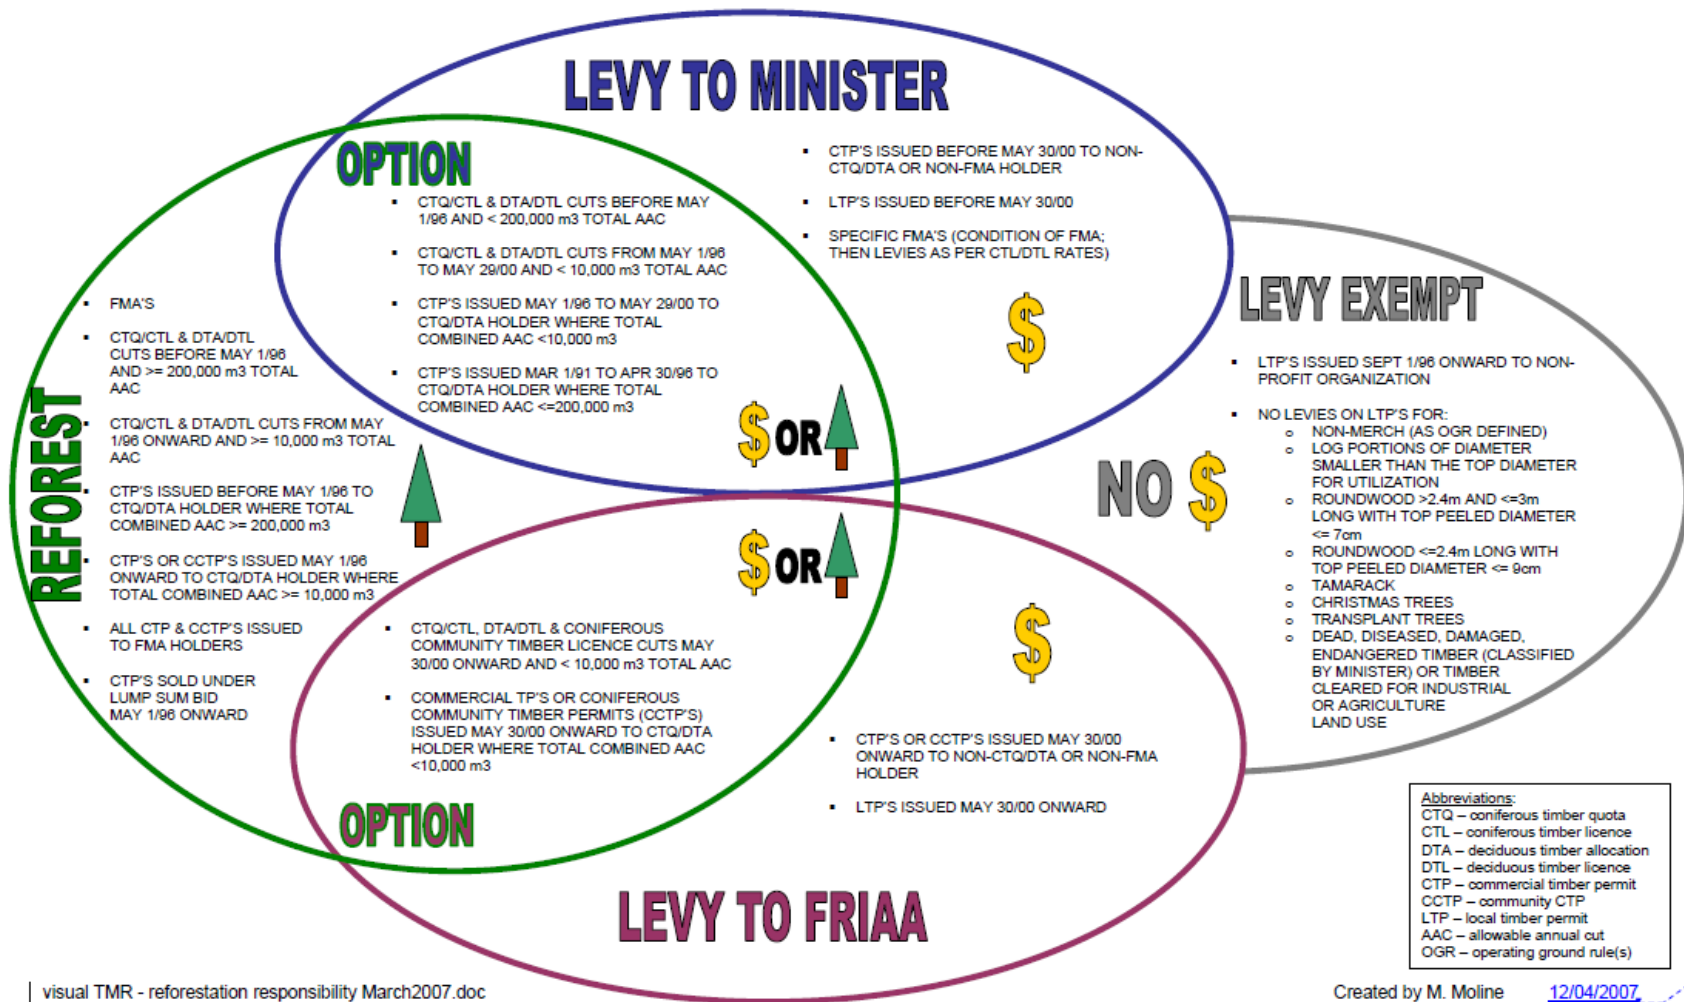

Visual Representation of the Timber Management Regulation (TMR) Reforestation Responsibilities

visual TMR - reforestation responsibility March2007.doc

Created by M. Moline 12/04/2007

Disclaimer: This information is based on Timber Management Regulation 60/1973, consolidation 168/2005. The official consolidation should be consulted for matters of legal interpretation.